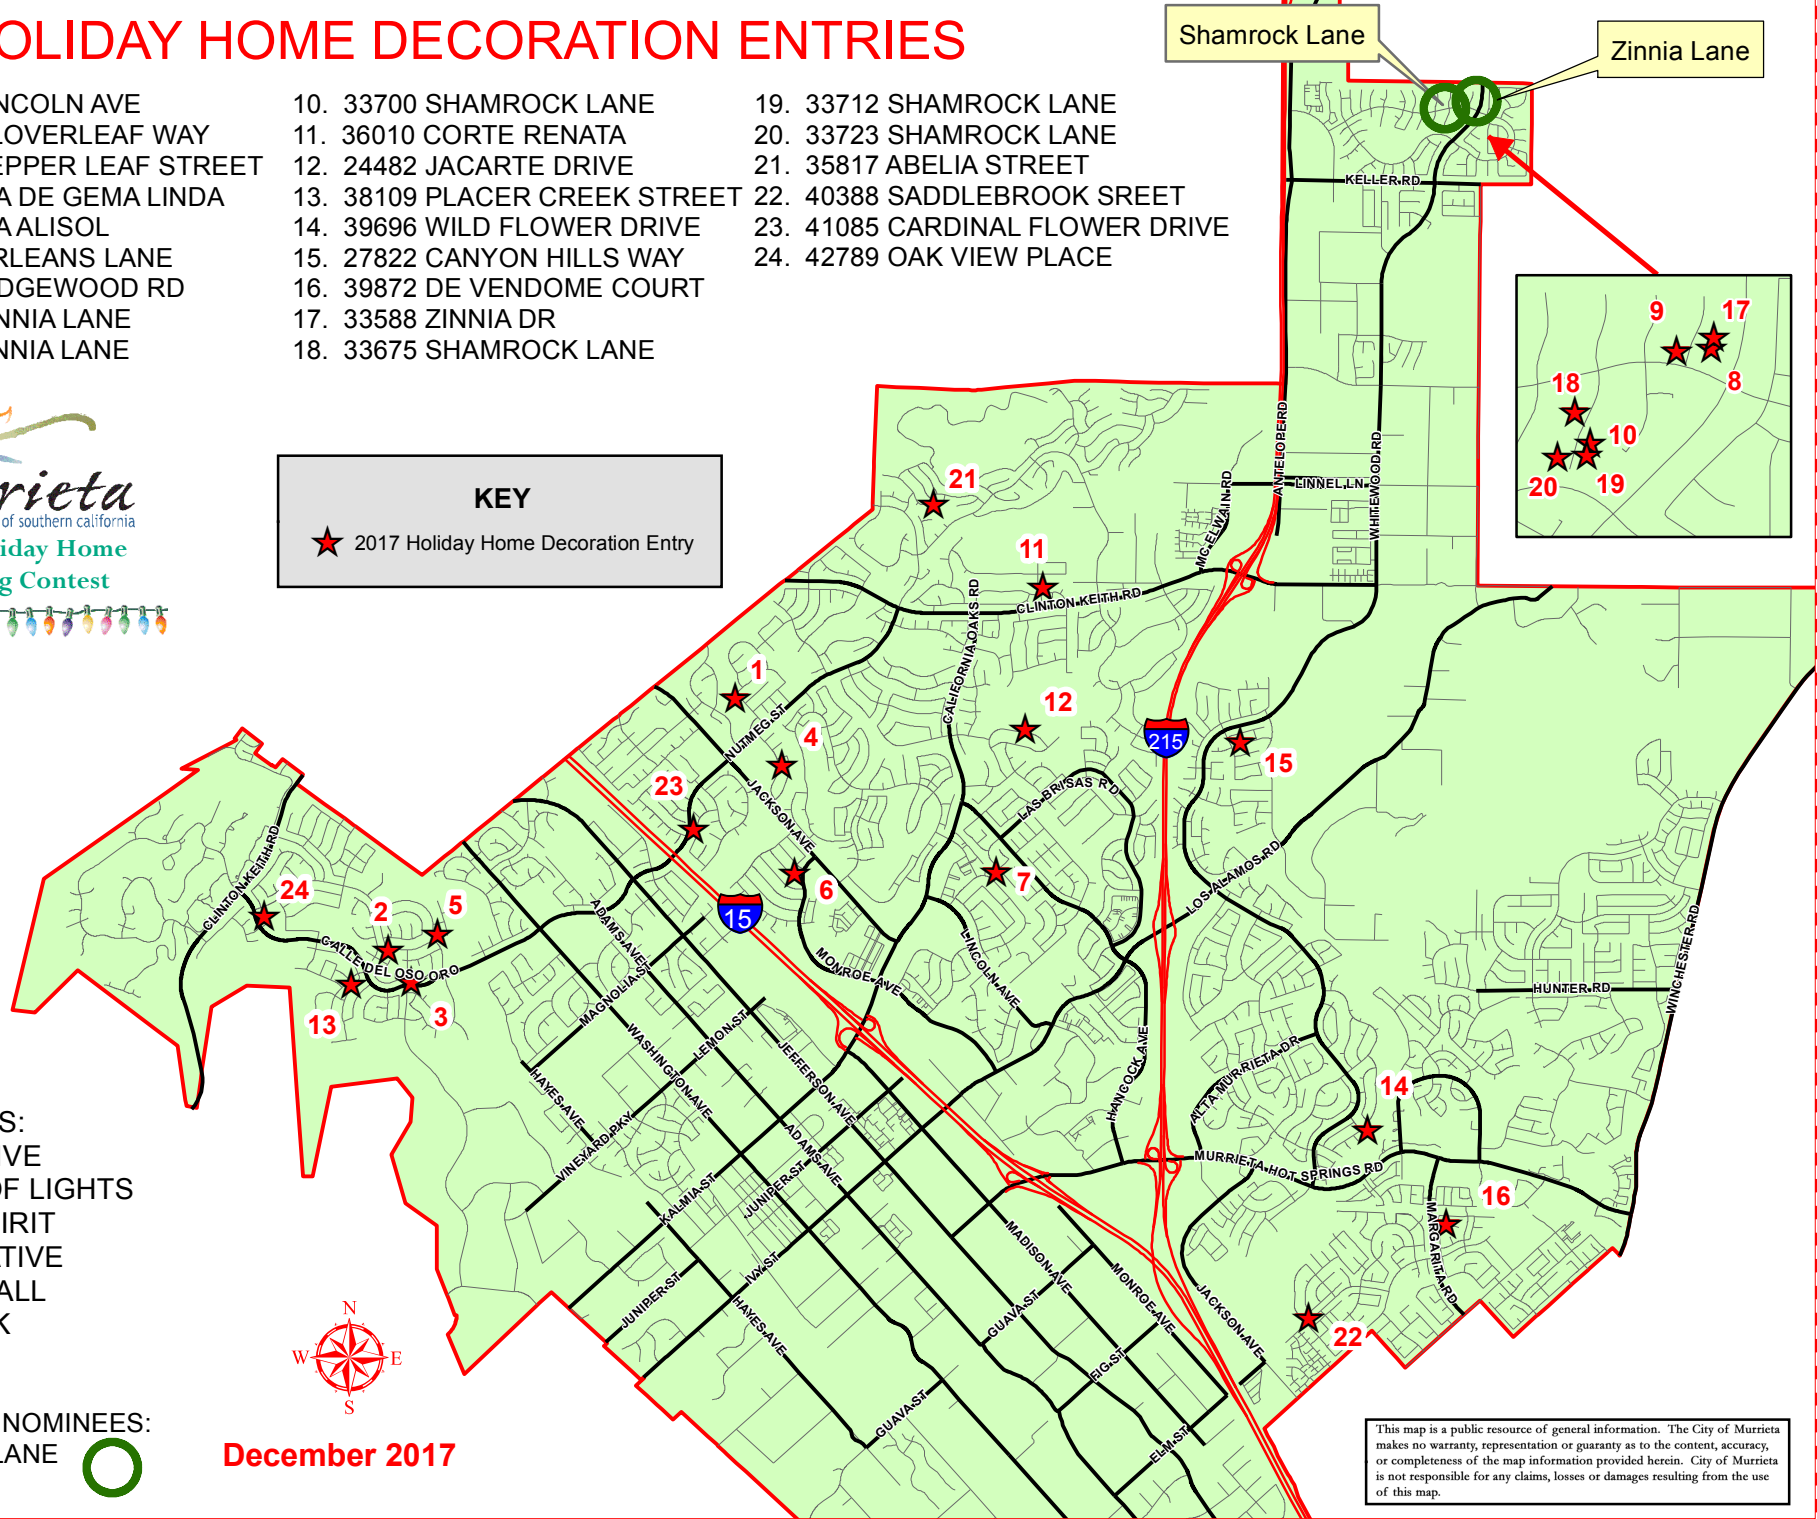

2017 HOLIDAY HOME DECORATION ENTRIES

- | | | |
|-----------------------------|-------------------------------|---------------------------------|
| 1. 23633 LINCOLN AVE | 10. 33700 SHAMROCK LANE | 19. 33712 SHAMROCK LANE |
| 2. 23745 CLOVERLEAF WAY | 11. 36010 CORTE RENATA | 20. 33723 SHAMROCK LANE |
| 3. 23821 PEPPER LEAF STREET | 12. 24482 JACARTE DRIVE | 21. 35817 ABELIA STREET |
| 4. 23866 VIA DE GEMA LINDA | 13. 38109 PLACER CREEK STREET | 22. 40388 SADDLEBROOK SREET |
| 5. 23930 VIA ALISOL | 14. 39696 WILD FLOWER DRIVE | 23. 41085 CARDINAL FLOWER DRIVE |
| 6. 24080 ORLEANS LANE | 15. 27822 CANYON HILLS WAY | 24. 42789 OAK VIEW PLACE |
| 7. 24431 RIDGEWOOD RD | 16. 39872 DE VENDOME COURT | |
| 8. 33600 ZINNIA LANE | 17. 33588 ZINNIA DR | |
| 9. 33611 ZINNIA LANE | 18. 33675 SHAMROCK LANE | |

KEY

★ 2017 Holiday Home Decoration Entry

CATEGORIES:
 MOST FESTIVE
 BEST USE OF LIGHTS
 HOLIDAY SPIRIT
 MOST CREATIVE
 BEST OVERALL
 BEST BLOCK

BEST BLOCK NOMINEES:
 SHAMROCK LANE
 ZINNIA LANE

December 2017

This map is a public resource of general information. The City of Murrieta makes no warranty, representation or guaranty as to the content, accuracy, or completeness of the map information provided herein. City of Murrieta is not responsible for any claims, losses or damages resulting from the use of this map.